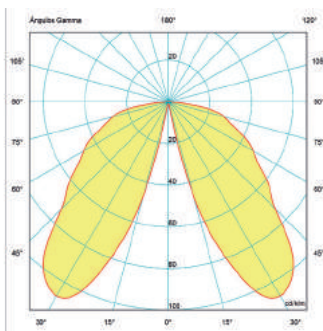

Ø mm	Potencia	Lumen	Opal	Transparente	Fumé	Ecolight
Cuello a bayoneta						
250	7 W	980Lm	SBO250 LED	SBT250 LED	SBF250 LED	SBE250 LED
300	7 W	980Lm	SBO300 LED	SBT300 LED	SBF300 LED	SBE300 LED

	H	Emed	Emin
7W LED	1	7	2

SBT300 LED

Esfera

- PMMA (polimetilmetracrilato)
- PC (policarbonato) sobre pedido
- **Esferas con cuello a bayoneta, SE SIRVE CON LED INCORPORADO Y ADAPTADOR**
- Inalterable a las radiaciones ultravioletas
- Aparato de bajo consumo
- Resistente a la intemperie

Módulo LED

- 7W – 4000K – 980Lm – 100-240V – 50-60Hz
- Circuito redondo con 18 LED
- Emisión rotosimétrica
- Balastro electrónico incl. – 350mA
- Cono de termoplástico reforzado que cubre el balastro
- Reflector antideslumbramiento de termoplástico reforzado
- Tapa de cierre de termoplástico reforzado

Adaptador IP44

- Base policarbonato autoestingible V2
- Regleta autoregurable
- Tornillos de acero inoxidable
- Para palos Ø60
- Montaje derecho

COLOR

Negro