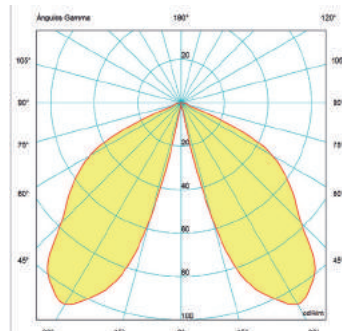

SBE300 LED

Esfera

- PMMA (polimetilmetracrilato)
- PC (policarbonato) sobre pedido
- **Esferas con cuello a bayoneta, SE SIRVE CON LED INCORPORADO Y ADAPTADOR**
- Inalterable a las radiaciones ultravioletas
- Aparato de bajo consumo
- Resistente a la intemperie

Módulo LED

- 7W – 4000K – 980Lm – 100-240V – 50-60Hz
- Circuito redondo con 18 LED
- Emisión rotosimétrica
- Balastro electrónico incl. – 350mA
- Cono de termoplástico reforzado que cubre el balastro
- Reflector antideslumbramiento de termoplástico reforzado
- Tapa de cierre de termoplástico reforzado

Adaptador IP44

- Base policarbonato autoestingible V2
- Regleta autoregurable
- Tornillos de acero inoxidable
- Para palos Ø60
- Montaje derecho

COLOR

Negro