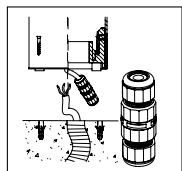

H fitting 510mm, 765mm 1085mm
Square section profile
Polyester powder coating after a treatment specific for weathering resistance
Conforms to regional laws against light pollution (semi-covered diffuser version)
Translucent and painted acrylic diffuser (painted Grey/Anthracite/Rust)
Translucent acrylic diffuser (all-light version)
Extruded anodised and painted aluminium body
Reinforced thermoplastic base
A2 stainless steel screws

Dimensione Dimension
** (max Ø61 L210mm) Lampada non inclusa
Lamp not included

Morsetteria 2x2,5mm² IP68 per cavi Ø5mm - Ø14mm per facilitare l'installazione del prodotto
IP68 terminal block 2x2,5mm² for cable Ø5mm - Ø14mm for an easy installation

Dimensione Dimension
* (max Ø61 L164mm) Lampada non inclusa
Lamp not included

Morsetteria 2x2,5mm² IP68 per cavi Ø5mm - Ø14mm per facilitare l'installazione del prodotto
IP68 terminal block 2x2,5mm² for cable Ø5mm - Ø14mm for an easy installation