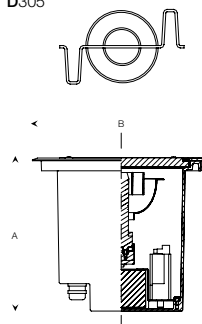

Adjustable $\pm 15^\circ$ (only MT version)
 Factory sealed termination chamber
 utilising resin to guarantee sealing
 Recessed box for floor installation
 Flat, transparent, tempered glass diffuser,
 12mm thickness (17W, 9W LED's, G12 and Rx7s
 versions)
 Flat, brushed, tempered glass diffuser,
 12mm thickness (17W LED's and E27 version)
 Black reinforced thermoplastic recessed box
 Anodised die-cast aluminium body
 AISI 316L stainless steel round ring
 A2 stainless steel screws

Dimensione Dimension
 * (max Ø80 L137mm) Lampada non inclusa
 Lamp not included

VETRO TRASPARENTE TRANSPARENT DIFFUSER

| | | | | |
|------------|---------------------------|-----------|-----------|---|
| Ø240x208mm | 17W 4000K 15° 2452 lm | AISI 316L | 4240.482W | 1 |
| Ø240x208mm | 17W 4000K 45° 2452 lm | AISI 316L | 4240.582W | 1 |
| Ø240x208mm | 17W 4000K 60°x20° 2452 lm | AISI 316L | 4240.682W | 1 |
| Ø240x208mm | 17W 3000K 15° 2372 lm | AISI 316L | 4240.484W | 1 |
| Ø240x208mm | 17W 3000K 45° 2372 lm | AISI 316L | 4240.584W | 1 |
| Ø240x208mm | 17W 3000K 60°x20° 2372 lm | AISI 316L | 4240.684W | 1 |
| Ø240x208mm | 9W 6° RGB | AISI 316L | 4240.183W | 1 |
| Ø240x208mm | 9W 25° RGB | AISI 316L | 4240.283W | 1 |
| Ø240x208mm | 9W 45° RGB | AISI 316L | 4240.383W | 1 |

ACCESSORI - ACCESSORIES

| | | |
|--|-----------|---|
| Controcassa circolare Ø240x305mm I Recessed box Ø240x305mm | 7000.0006 | 1 |
| Morsettiera lineare IP68 - IP68 connector | CS093000 | 1 |
| Morsettiera derivazione a "T" IP68 "T"-3 way IP68 connector | CS093001 | 1 |
| Griglia antiabbagliamento solo G12 Anti glare grill only G12 version | 7000.0240 | 1 |

A208
 BØ240
 CØ245
 D305

Controcassa circolare
 Circular recessed box

Morsettiera IP68
 IP68 connectors