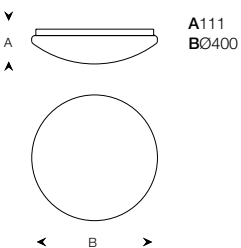

A+ LED

A+ } FLUO
A }

CE IP65

Dimensioni Dimensions	Potenza Power	Colore Colour	Codice Code	
Ø300x100mm	11.3W 4000K 1920 lm	B	0705.182B	1
Ø300x100mm	11.3W 3000K 1856 lm	B	0705.184B	1
Ø300x100mm	* max 15W - E27	B	0705.101B	1

Dimensione Dimension
 * (max Ø60 L140mm)

Lampada non inclusa
 Lamp not included

PIATTA

PLAFONIERE - SURFACE APPLIQUES

LED

11.3W - 4000K - **1920 lm** - 220-240V 50/60Hz
 11.3W - 3000K - **1856 lm** - 220-240V 50/60Hz

B Bianco - White

A+ LED

A } FLUO
B }

CE IP40

Dimensioni Dimensions	Potenza Power	Colore Colour	Codice Code	
Ø400x111mm	11.3W 4000K 1920 lm	B	0747.182B	1
Ø400x111mm	11.3W 3000K 1856 lm	B	0747.184B	1
Ø400x111mm	FSD 2x18W	B	0747.220B	1