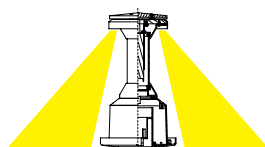

IP44 base

Reinforced black thermoplastic base
 Self regulating cable block
 For use on poles and brackets Ø60mm
 Uplight mounting
 A2 stainless steel screws

Wiring

Reinforced thermoplastic covering cone for wiring and driver recovery
 Reinforced thermoplastic anti-glare louver
 Reinforced thermoplastic top cover
 Round LED circuit, 50 LEDs
 Power supplied at 500mA
 Symmetric throw
 Electronic driver included