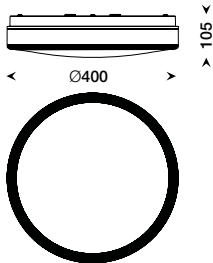

FAST MAX PLUS

CLICK AND LIGHT - THE TWIST REVOLUTION

LED

30W - 4000K - **3120 lm** - 220-240V 50/60Hz
30W - 3000K - **3300 lm** - 220-240V 50/60Hz
21.7W - 4000K - **3410 lm** - 220-240V 50/60Hz
21.7W - 3000K - **3300 lm** - 220-240V 50/60Hz

B Bianco - White
Grigio metallizzato - Metallic grey