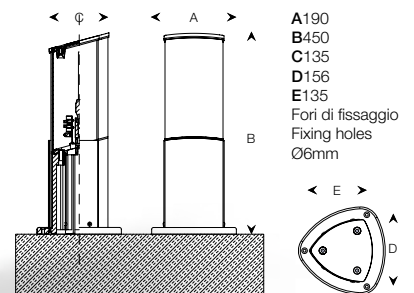

H fittings 450mm
"All Light" fitting in one side
Polyester powder coating after a treatment specific for weathering resistance
Extruded PMMA (acrylic) diffuser white translucent, and internally prismatic
Painted PC (polycarbonate) closing upper part
Anodized and painted aluminium support profile in triangular section
Painted reinforced thermoplastic base
A2 stainless steel screws

A+
A

EOS 360

Dimensioni Dimensions	Potenza Power	Colore Colour	Codice Code	
450x190mm	* max 23W - E27		1038.101M	1
450x190mm	* max 23W - E27		1038.101S	1

Dimensione Dimension** (max Ø80 L170mm) Lampada non inclusa Lamp not included

Morsettiere 2x2,5mm² IP68 per cavi Ø5mm - Ø14mm per facilitare l'installazione del prodotto
IP68 terminal block 2x2,5mm² for cable Ø5mm - Ø14mm for an easy installation

A+
A

EOS 180

Dimensioni Dimensions	Potenza Power	Colore Colour	Codice Code	
450x190mm	* max 23W - E27		1039.101M	1
450x190mm	* max 23W - E27		1039.101S	1

Dimensione Dimension** (max Ø80 L170mm) Lampada non inclusa Lamp not included

Morsettiere 2x2,5mm² IP68 per cavi Ø5mm - Ø14mm per facilitare l'installazione del prodotto
IP68 terminal block 2x2,5mm² for cable Ø5mm - Ø14mm for an easy installation