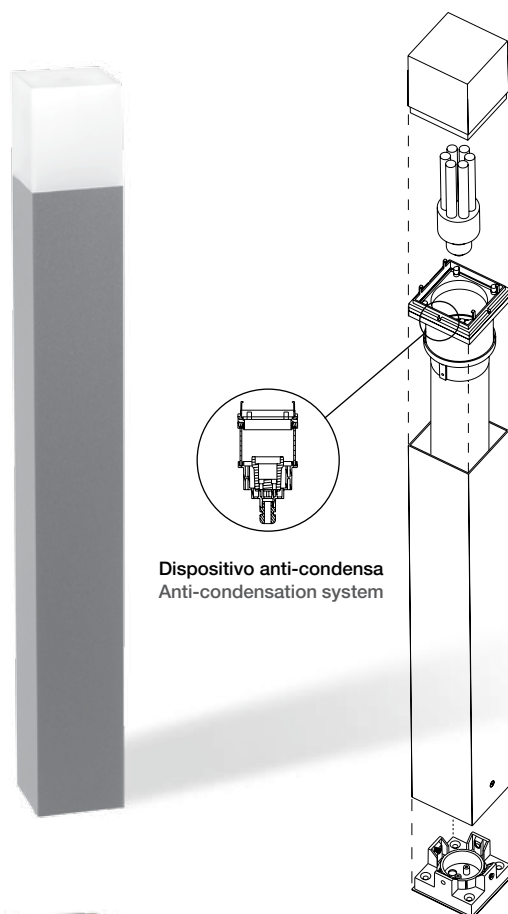

H fitting 425mm, 680mm 1000mm
Square section profile
Polyester powder coating after a treatment specific for weathering resistance
Conforms to regional laws against light pollution (semi-covered diffuser version)
Translucent and painted acrylic diffuser (painted Grey/Anthracite/Rust)
Translucent acrylic diffuser (all-light version)
Extruded anodised and painted aluminium body
Reinforced thermoplastic base
A2 stainless steel screws

Dimensione Dimension
** (max Ø61 L155mm) Lampada non inclusa
Lamp not included

Morsetteria 2x2,5mm² IP68
per cavi Ø5mm - Ø14mm
per facilitare l'installazione
del prodotto
IP68 terminal block
2x2,5mm² for cable Ø5mm
- Ø14mm for an easy
installation

CE IP65

SEMIVERNICIATO SEMI-COVERED DIFFUSER

Dimensioni Dimensions	Potenza Power	Colore Colour	Codice Code	
85x425mm	* max 16W - E27		1058.501G	1
85x425mm	* max 16W - E27		1058.501J	1
85x425mm	* max 16W - E27		1058.501S	1
85x680mm	* max 16W - E27		1058.601G	1
85x680mm	* max 16W - E27		1058.601J	1
85x680mm	* max 16W - E27		1058.601S	1
85x1000mm	* max 16W - E27		1058.701G	1
85x1000mm	* max 16W - E27		1058.701J	1
85x1000mm	* max 16W - E27		1058.701S	1

Dimensione Dimension
* (max Ø61 L136mm) Lampada non inclusa
Lamp not included

Morsetteria 2x2,5mm² IP68
per cavi Ø5mm - Ø14mm
per facilitare l'installazione
del prodotto
IP68 terminal block
2x2,5mm² for cable Ø5mm
- Ø14mm for an easy
installation