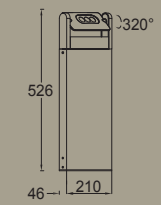

mini ledspot

bollard

This bollard is the perfect companion to light the pathways & terraces in your garden. The multidirectional heads will always direct the LED light to the desired spot.

7214603118

CLASS I
IP65
LED 9W
605 Lumen
Die Cast Aluminium
A+

7214604118

CLASS I
IP65
LED 18W
1210 Lumen
Die Cast Aluminium
A+