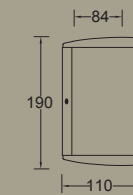

5605701112

CLASS I
IP54
LED 15W
800 Lumen
Stainless Steel

A+