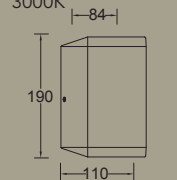

path

wall

Stainless steel Up & Down light with a discrete glowing part on both sides. Comes also in PIR motion-sensor version, very elegant incorporated and with a large detection reach.

5605801112

CLASS |
IP54
LED 15W
800 Lumen
Stainless Steel

A+

3000K

5605802112

CLASS |
IP54
LED 15W
800 Lumen
Stainless Steel

A+

3000K