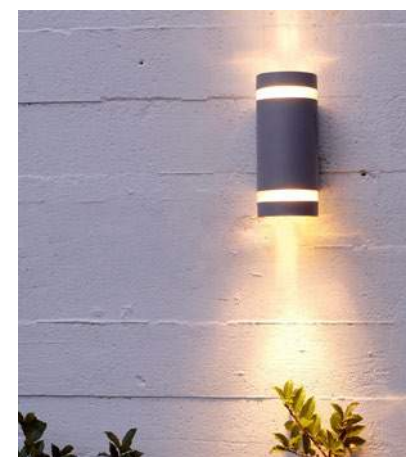

Focus

wall

Heavy duty die-cast aluminum versions available in anthracite & silver-grey color in combination with clear glass diffusers, giving a robust construction and a perfect light radiation both functional as decorative.

suitable for smartbulb

5604011118
5604011112

CLASS I
IP44
GU10 Max.2*35W
Die Cast Aluminium

5604101118

CLASS I
IP44
GU10 Max.35W
Die Cast Aluminium