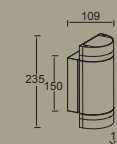

suitable for smartbulb

5604011118
5604011112

CLASS I
IP44
GU10 Max.2*35W
Die Cast Aluminium

5604101118

CLASS I
IP44
GU10 Max.35W
Die Cast Aluminium