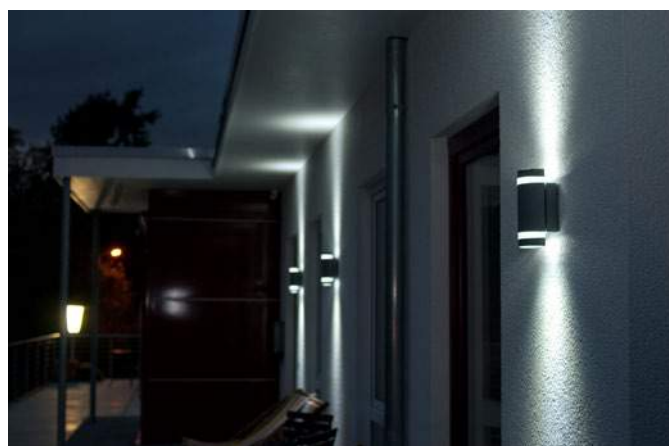

Focus

wall

Heavy duty die-cast aluminum versions available in anthracite & silver-grey color in combination with clear glass diffusers, giving a robust construction and a perfect light radiation both functional as decorative.