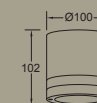

6304201118

CLASS I
IP44
GU10 Max.35W
Die Cast Aluminium