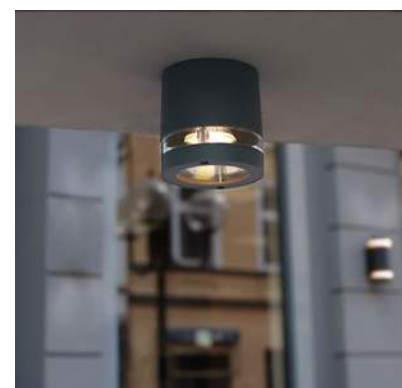

Focus

wall

Cylindrical versions with the very typical single or double horizontal light glow. This range is equipped with a traditional GU10 fitting and are suitable for halogen bulbs as for retrofit LED bulbs.

suitable for smartbulb

6304201118

CLASS I
IP44
GU10 Max.35W
Die Cast Aluminium

7204803118

CLASS I
IP44
GU10 Max.35W
Die Cast Aluminium