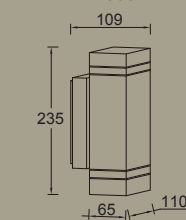

# Focus

wall

Square execution in die-cast aluminum, with an integrated LED engine comes in a downlight version and in an up & down light version.

## 5605013118

CLASS |  
IP44  
LED 7.6W  
300 Lumen  
Die Cast Aluminium

## 5605103118

CLASS |  
IP44  
LED 3.8W  
150 Lumen  
Die Cast Aluminium