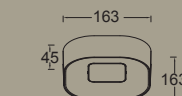

6350102112

CLASS I
IP54
LED 8W
420 Lumen
Die Cast Aluminium

3000K