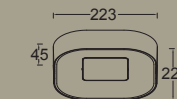

ublo

wall & ceiling

Large size with same design & functionalities. Double lumen output makes it very suitable for illuminating a large space.

6348101112

CLASS I
IP54
LED 16.5W
950 Lumen
Die Cast Aluminium

3000K

6350101112

CLASS I
IP54
LED 16.5W
950 Lumen
Die Cast Aluminium

3000K

6349101112

CLASS I
IP54
LED 15W
950 Lumen
Die Cast Aluminium

3000K