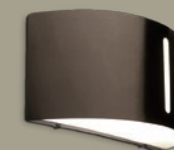

bonn

wall

This elegant anthracite or stainless steel wall light fits in perfectly with your contemporary outdoor surrounding. It creates a perfect bi-directional light effect on your walls. The small vertical window in the front adds to the character. The traditional E27 fitting is suitable for energy saving bulbs but also for the latest LED retro-fit bulbs.

suitable for smartbulb