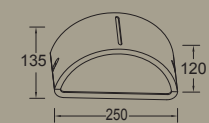

bonn

wall

This elegant anthracite or stainless steel wall light fits in perfectly with your contemporary outdoor surrounding. It creates a perfect bi-directional light effect on your walls. The small vertical window in the front adds to the character. The traditional E27 fitting is suitable for energy saving bulbs but also for the latest LED retro-fit bulbs.

suitable for smartbulb

6330401118

CLASS I
IP54
E27 Max.60W
Die Cast Aluminum

6330402001

CLASS II
IP44
E27 Max.40W
Stainless Steel