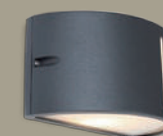

bonn

wall

This elegant anthracite or stainless steel wall light fits in perfectly with your contemporary outdoor surrounding. It creates a perfect bi-directional light effect on your walls. The small vertical window in the front adds to the character. The traditional E27 fitting is suitable for energy saving bulbs but also for the latest LED retro-fit bulbs.

suitable for smartbulb

6330401118

CLASS I
IP54
E27 Max.60W
Die Cast Aluminum

6330402001

CLASS II
IP44
E27 Max.40W
Stainless Steel