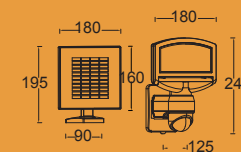

6901601000

CLASS III
IP44
LED 3.2W
1*2200mAh 3.7V
Li-ion battery
360 Lumen
Synthetics

4000K

1	120times	ON
2		OFF

1.5W polycrystalline
(5 meter cable)