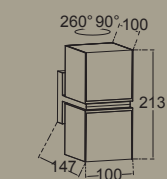

5193801118

CLASS I
IP54
LED 23W
1000 Lumen
Die Cast Aluminium

A+

3000K