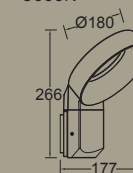

5616302118

CLASS I
IP54
LED 14W
800 Lumen
Die Cast Aluminium

A+

3000K