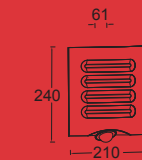

5194801001

CLASS II
IP44
LED 14W
700 Lumen
Stainless Steel