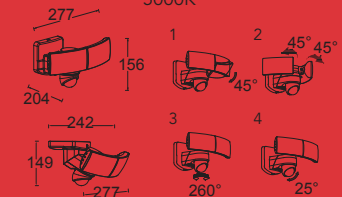

7632201053

CLASS I
IP54
LED 19W
1200 Lumen
Synthetics

A+