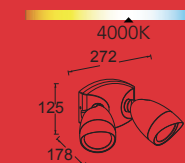

7621902012

CLASS I
IP54
LED 22W
1380 Lumen
Die Cast Aluminum

A+