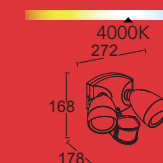

7621903012

CLASS I
IP54
LED 22W
1380 Lumen
Die Cast Aluminum

A+