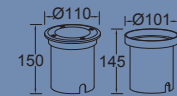

Car can drive over

2000kgs

7700511012

CLASS I
IP67 & IP65
GU10 35W
Stainless Steel

7700513012

LED 5W
180 Lumen

A+