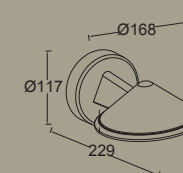

cone

wall & bollard

Straightforward design yet solid in function offering a powerful light output. Easy to install bollard ideal along your driveway or pathway.

5187601118

CLASS I
IP54
LED 12W
780 Lumen
Die Cast Aluminium

A+

7187611118

CLASS I
IP54
LED 12W
780 Lumen
Die Cast Aluminium

A+