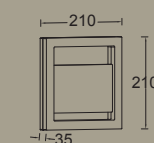

5194301118

CLASS I
IP44
LED 13W
800 Lumen
Die Cast Aluminium

A+

3000K