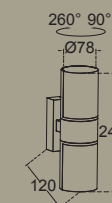

5198101118

CLASS I
IP54
LED 15W
1000 Lumen
Die Cast Aluminium