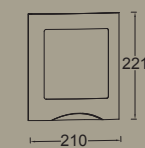

5194804001

CLASS II
IP44
LED 14W
900 Lumen
Stainless Steel

A+

-β1-

► Also available in **WiZ** connected version