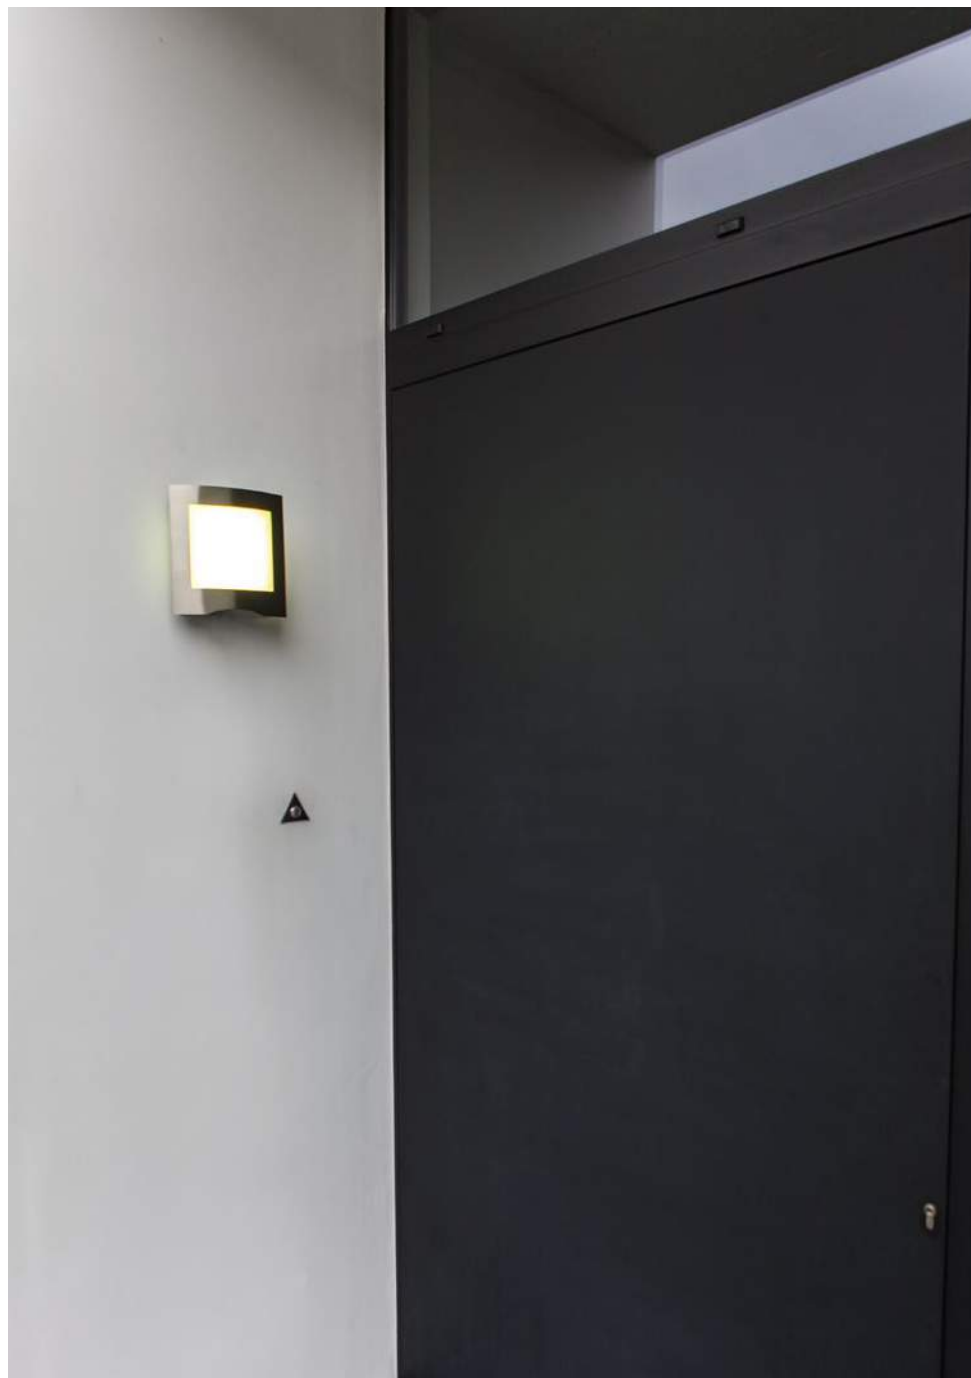

Farell

wall

Robust yet elegant stainless steel wall light with integrated WiZ connected light module. The big diffusor surface features a homogeneous light in every desirable light color or intensity.

5194804001

CLASS II
IP44
LED 14W
900 Lumen
Stainless Steel

A+

-β1-

► Also available in **WiZ** connected version