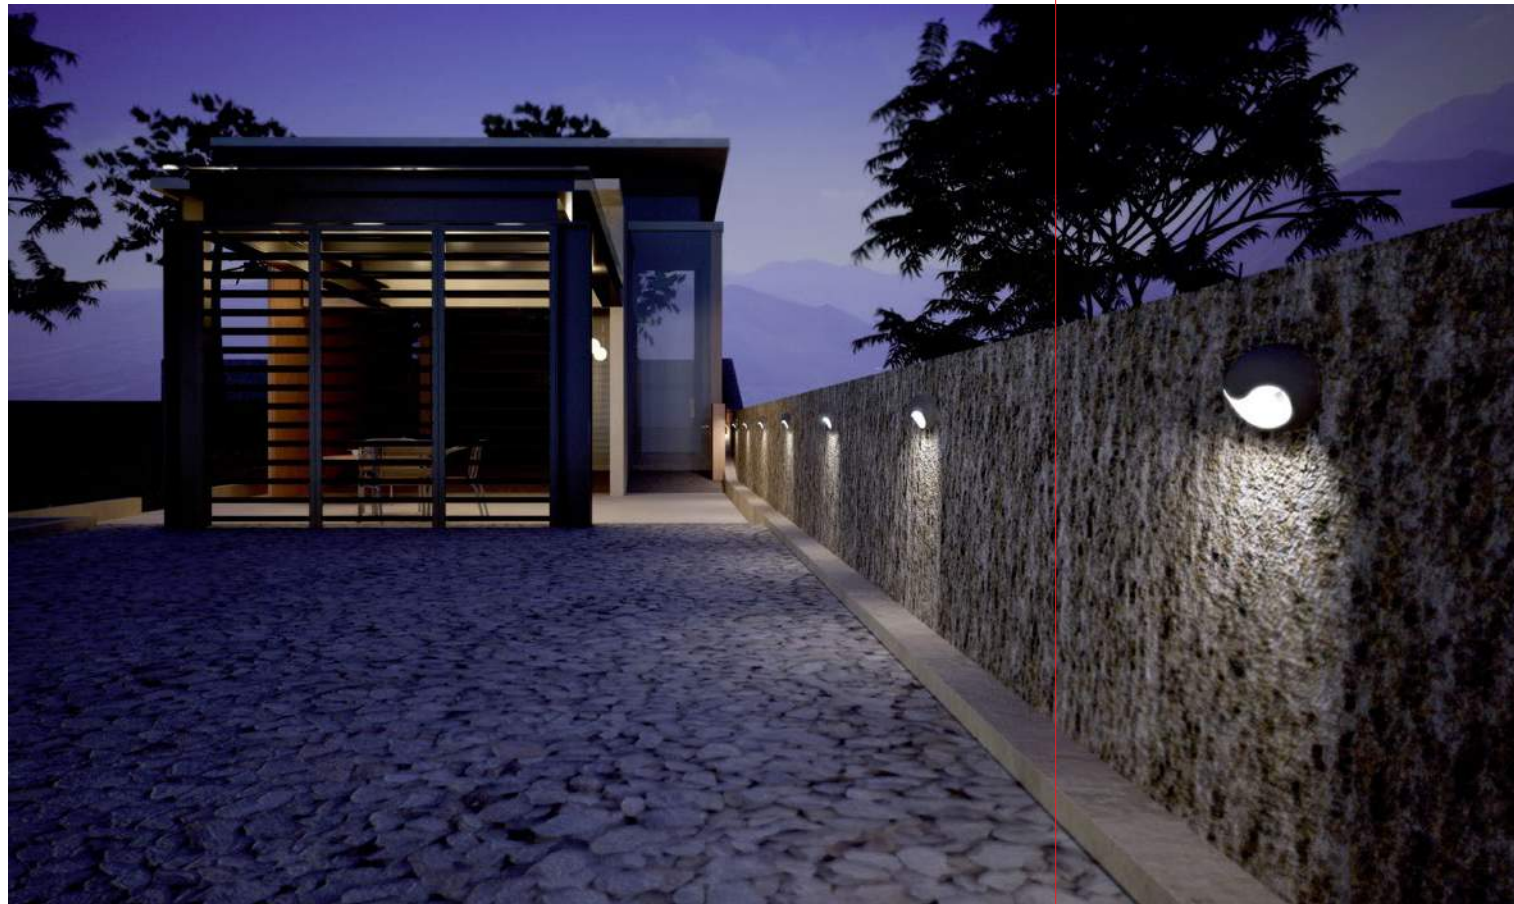

eyes

wall

Eye-catching "pacmann" form, radiating an indirect beam. No visible screws on the sleek surface in combination with a ribbed heat-ventilating aluminum base.

5186004118

CLASS I
IP54
LED 9W
370 Lumen
Die Cast Aluminium

A+

3000K