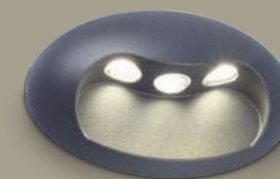

eyes

wall

Eye-catching "pacmann" form, radiating an indirect beam. No visible screws on the sleek surface in combination with a ribbed heat-ventilating aluminum base.

5186004118

CLASS I
IP54
LED 9W
370 Lumen
Die Cast Aluminium