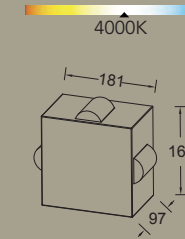

evans

wall

This minimalistic aluminum wall light shows a visual striking effect thanks to the use of a narrow beam lens. The square execution radiates 4 perfect "laser" beams on your wall.

5186202118

CLASS I
IP54
LED 6W
N:55 Lumen
W:55 Lumen
Die Cast Aluminium

A+

57 Lumen 55 Lumen

5186304118

CLASS I
IP54
LED 10W
N:165 Lumen
W:55 Lumen
Die Cast Aluminium

A+

3x55 Lumen 57 Lumen