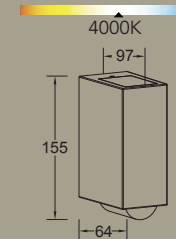

evans

wall

This minimalistic aluminum wall light shows a visual striking effect thanks to the use of a narrow beam lens. The square execution radiates 4 perfect "laser" beams on your wall.

5186202118

CLASS I
IP54
LED 6W
N:55 Lumen
W:55 Lumen
Die Cast Aluminium

A+

57 Lumen 55 Lumen

5186304118

CLASS I
IP54
LED 10W
N:165 Lumen
W:55 Lumen
Die Cast Aluminium

A+

3x55 Lumen 57 Lumen