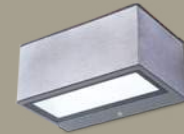

gemini

wall

Minimalistic design but great light output. This elegant "brick" light in die-cast aluminum radiates a perfect bi-directional beam. Comes in anthracite grey, white and stainless steel version.

5189102118
5189102032
5189103118

CLASS I
IP54
LED 10.5W
500 Lumen
Die Cast Aluminium

A+

4000K

140
65
89

127°

5189113118

CLASS I
IP54
LED 10.5W
500 Lumen
Die Cast Aluminium