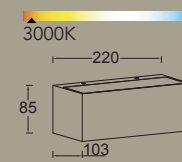

5189121118

CLASS I
IP54
LED 20W
1230 Lumen
Die Cast Aluminium

A+ ►