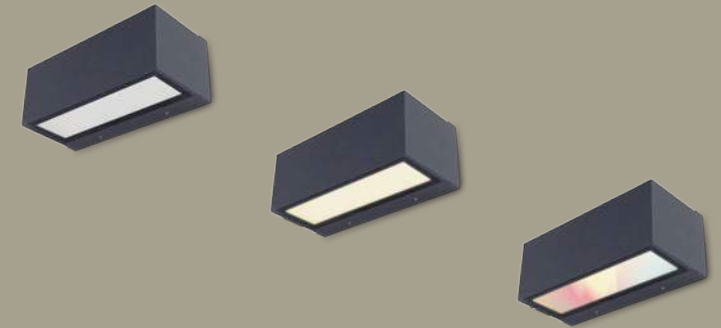

gemini

wall

The medium version is very convenient for an installation on larger external wall or entrances. Thanks to the light output of 1200 lumen the light beam will cover the full surface in two directions. Comes in three different versions.

► Also available in **wiz** connected version

5189101118

CLASS I
IP54
LED 20W
1230 Lumen
Die Cast Aluminium

A+ ►

5189121118

CLASS I
IP54
LED 20W
1230 Lumen
Die Cast Aluminium

A+ ►

5189111118

CLASS I
IP54
LED 18W
900 Lumen
Die Cast Aluminium

A+ ►