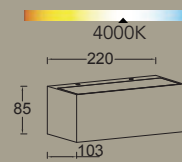

5189101118

CLASS I
IP54
LED 20W
1230 Lumen
Die Cast Aluminium

A+ ►