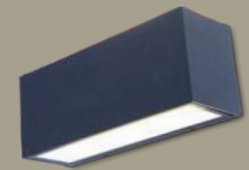

gemini

wall

The large version in this family is very convenient for an installation at a certain height for larger external walls or entrances. Thanks to a light output of more than 3000 lumen, the light beam will cover the full surface in two directions.