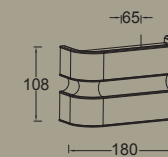

5198302001

CLASS I
IP44
LED 15W
1000 Lumen
Stainless Steel

A+
3000K