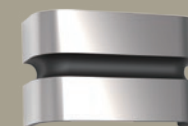

## wall

This small Up & Down wall light in Aluminium with stainless steel cover has a timeless design and is slim and efficient. Rectangular version comes with motion sensor.

### 5198302001

CLASS I  
IP44  
LED 15W  
1000 Lumen  
Stainless Steel

A+   
3000K