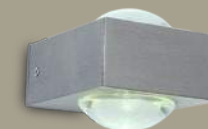

crystal

wall

Combination of brushed stainless steel housing and an optical lens, resulting in a magical and perfect aligned up & down beam pattern on your wall.

5521201001

CLASS I
IP44
LED 10W
660 Lumen
Stainless Steel

A+

3000K

5521601001

CLASS I
IP44
LED 10W
660 Lumen
Stainless Steel

A+

3000K