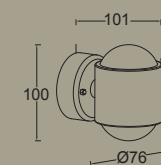

5521201001

CLASS I
IP44
LED 10W
660 Lumen
Stainless Steel

A+

3000K