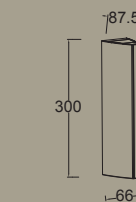

5192701118

CLASS I
IP54
LED 14W
870 Lumen
Die cast Aluminium
Chrome coating