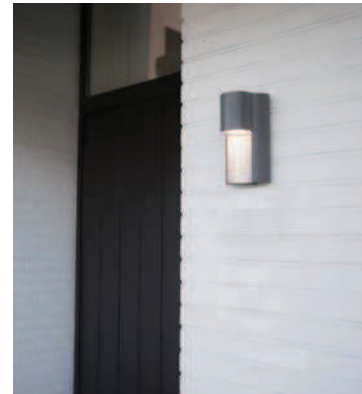

suitable for smartbulb

urban

wall

GU10 retrofit LED Outdoor wall light, suitable for the newest smart bulbs. The invisible lightbulb, creates a subtle light effect by the reflexion on the ribbed aluminium reflector.