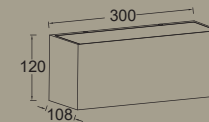

5189104118

CLASS I
IP54
LED 42W
3300 Lumen
Die Cast Aluminium