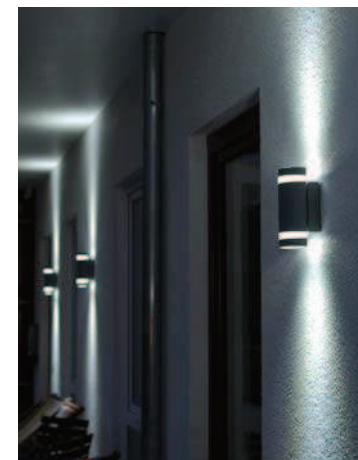

suitable for smartbulb

Focus

wall

Heavy duty die-cast aluminum versions available in anthracite color in combination with clear glass diffusers, giving a robust construction and a perfect light radiation both functional as decorative.