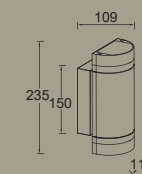

5604011118

CLASS I
IP44
GU10 Max.2*35W
Die Cast Aluminium

5604011118

CLASS I
IP44
GU10 Max.35W
Die Cast Aluminium