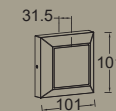

6402101118

CLASS I
IP54
LED 4W
200 Lumen
Die Cast Aluminium