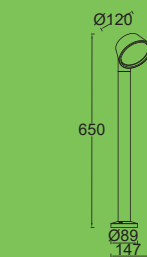

**5288601118**

CLASS I  
IP54  
LED 12W  
800 Lumen  
Die Cast Aluminium

2700K-6500K

**7288601118**

CLASS I  
IP54  
LED 12W  
800 Lumen  
Die Cast Aluminium

2700K-6500K

**7288602118**

CLASS I  
IP54  
LED 12W  
800 Lumen  
Die Cast Aluminium