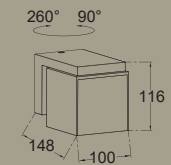

cuba

wall & bollard

CUBA, design award winning LED light, now available in a one head wall & bollard version. Resulting in a compact solution providing the same superb lighting effects and orientation flexibility.

5193803118

CLASS I
IP54
LED 12W
600 Lumen
Die Cast Aluminium

A+

7193802118

CLASS I
IP54
LED 12W
600 Lumen
Die Cast Aluminium

A+