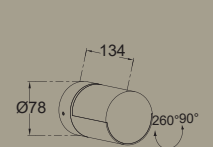

5198104118

CLASS I
IP54
LED 8W
500 Lumen
Die Cast Aluminium

A+
3000K