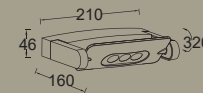

5614401118

CLASS I
IP65
LED 9W
605 Lumen
Die Cast Aluminium