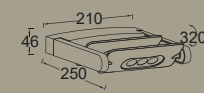

5614402118

CLASS I
IP65
LED 18W
1210 Lumen
Die Cast Aluminium