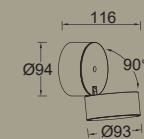

5626001118

CLASS I
IP54
LED 11W
840 Lumen
Die Cast Aluminium