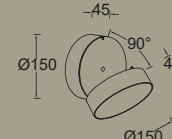

5626002118

CLASS I
IP54
LED 16W
1700 Lumen
Die Cast Aluminium