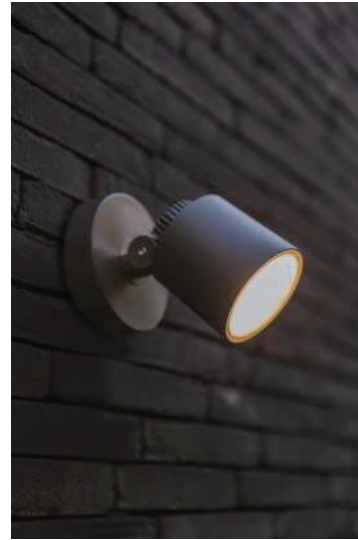

# explorer

wall & spike

Elegant and compact spotlight orientable horizontally and vertically, featuring a warm white LED light beam. The separate spot-cap can be used to direct the light beam to avoid ant glare. Available in wall version and spike version with wire and plug.