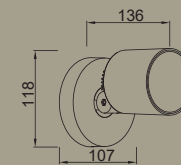

6609202118

CLASS I
IP54
LED 5.3W
380 Lumen
Die Cast Aluminium