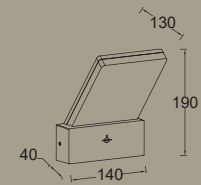

pano

wall & bollard

An elegant LED Outdoor wall & Bollard light with a ultra flat , frameless diffuser. Comes with an integrated adjustable colour switch. You can tune the light colour from warm white to cool white in a very convenient way.

5289001118

CLASS I
IP54
LED 16W
1200 Lumen
Die Cast Aluminium

7289001118

CLASS I
IP54
LED 16W
1200 Lumen
Die Cast Aluminium