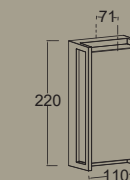

InMotion
Security Sensor Light

519300118

CLASS I
IP54
LED 18W
1100 Lumen
Die Cast Aluminium

A+

519300218

CLASS I
IP54
LED 13W
800 Lumen
Die Cast Aluminium

A+

ADJUSTABLE
Lux 0-18 METERS
TIME 10s - 8min