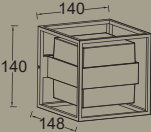

5199201118

CLASS I
IP54
LED 13W
1000 Lumen
Die Cast Aluminium