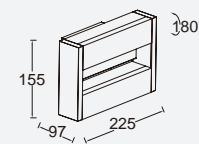

FAST CONNECTION

CONROY

wall & bollard

What makes the CONROY wall & bollard light very multifunctional is its rotatable light components. You can shine these up or down and play with the light. The lamp comes with an integrated LED, which shines warm white light of 3000K.

Dark Grey

5107001118

CLASS I
IP44
LED 17.8W
1300 Lumen
Die Cast Aluminium

7207001118

CLASS I
IP44
LED 17.8W
1300 Lumen
Die Cast Aluminium