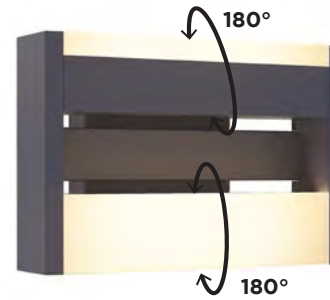

FAST CONNECTION

CONROY

wall & bollard

What makes the CONROY wall & bollard light very multifunctional is its rotatable light components. You can shine these up or down and play with the light. The lamp comes with an integrated LED, which shines warm white light of 3000K.

Dark Grey

5107001118

CLASS I
IP44
LED 17.8W
1300 Lumen
Die Cast Aluminium

7207001118

CLASS I
IP44
LED 17.8W
1300 Lumen
Die Cast Aluminium